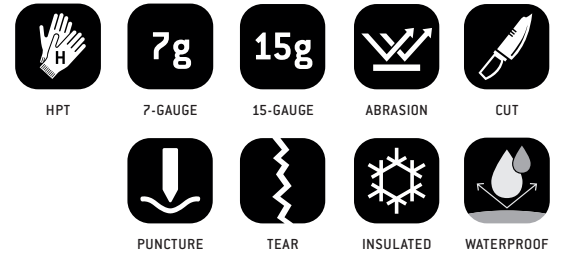

GL901WR

CRAFTED FOR SAFETY, COATED FOR CONFIDENCE

Discover the GL901WR insulated safety gloves with a 15G nylon outer liner, 360° 7G acrylic inner liner, and waterproof layer for added protection. Coated with HPT on palms and fingers, treated with Actifresh® for bacteria defense, ensuring comfort and reliability.

FEATURES

Hydro Barrier: HPT coating on palm and fingers repels water to ensure secure grip in wet and oily conditions, while maintaining softness in extreme cold

Dynamic Performance: 15G nylon liner ensures comfort, precision, and adaptability for versatile performance in various tasks

Insulated Comfort: 7G acrylic inner liner provides 360° warmth down to -22°F/-30°C, a separate waterproof layer ensures hands stay dry in wet conditions

Hygiene Defense: Treated with Sanitized Actifresh® to combat bacteria for prolonged comfort and freshness