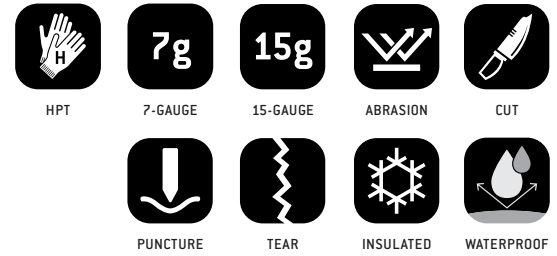

FEATURES

Hydro Barrier: HPT coating on palm and fingers repels water to ensure secure grip in wet and oily conditions, while maintaining softness in extreme cold

Dynamic Performance: 15G nylon liner ensures comfort, precision, and adaptability for versatile performance in various tasks

Insulated Comfort: 7G acrylic inner liner provides 360° warmth down to -22°F/-30°C, a separate waterproof layer ensures hands stay dry in wet conditions

Hygiene Defense: Treated with Sanitized Actifresh® to combat bacteria for prolonged comfort and freshness

Sure Seal: Knit wrist cuff ensures added security, comfort and functionality

Tried and Tested: Meets ANSI/ISEA 105 – CUT A2 | ABRASION 3 | PUNCTURE 2, EN 388 – 3231B and EN 511 – X21, ensuring quality and safety

GL901WR

CRAFTED FOR SAFETY, COATED FOR CONFIDENCE

Discover the GL901WR insulated safety gloves with a 15G nylon outer liner, 360° 7G acrylic inner liner, and waterproof layer for added protection. Coated with HPT on palms and fingers, treated with Actifresh® for bacteria defense, ensuring comfort and reliability.